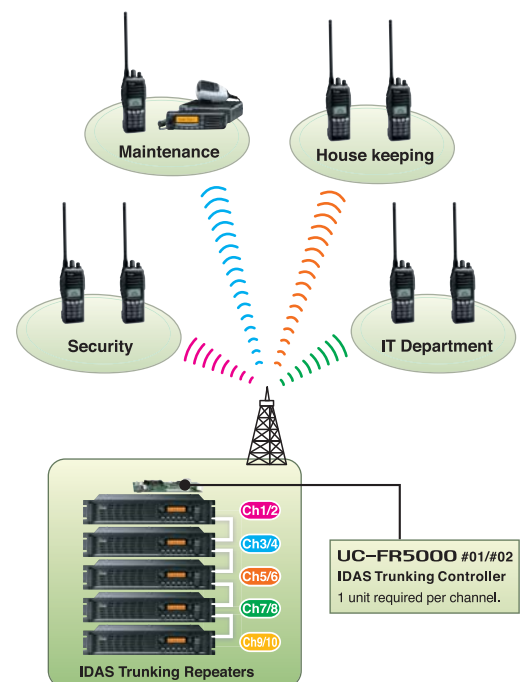

For more information, please visit our global web site or your nearest distributor.

www.icom.co.jp/world